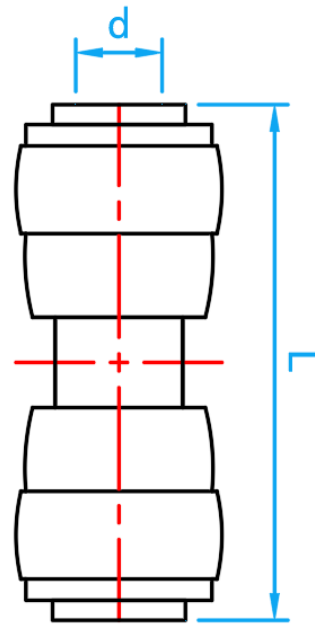

PE PIPES AND FITTINGS

PE PUSH-FIT EQUAL SOCKET

SIDE VIEW

DIMENSIONS

SKU	SIZE (inch)	d (mm)	L (mm)	WEIGHT (kg)	PCS/CTN
PEES06	1/4"	6.5	38.8	0.0053	-
PEES10	3/8"	9.5	47.1	0.0100	-
PEES15	1/2"	13.0	50.3	0.0131	-